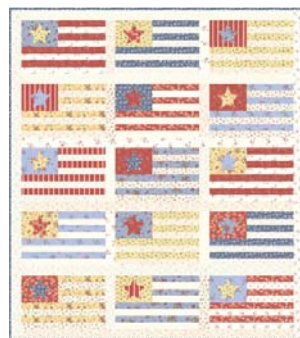

Janie's Quilt Pattern
MS 1006/ MS 1006G

14691 21

*14700 16

14694 16

*14690 18

Charlevoix

Minick & Simpson

14692 18

*14695 18

*14700 18

MS 1006/MS 1006G

MS 1008/MS 1008G

MS 0701/MS 0701G

MS 1007/MS 1007G

*14691 13

14693 18

14699 18

5 COATED FABRICS

14699 14C

14699 16C

14690 11C

January 2011 DELIVERY

Skus: 40 Prints, 5 Coated
44"-45" 100% Cotton

- Asst. 14690-15 15 Yards of Each
- Asst. 14690-10 10 Yards of Each
- Asst. 14690-10H *10 Yards of 20 Skus
- 14690AB Bundle: 40 Skus, 18" x 22"
- 14690F8 Bundle: 40 Skus, 9" x 22"
- 14690HB Honey Bun: (40)
1½" x 45" Strips – multiples of 6
- 14690JR Jellyroll: (40)
2½" x 45" Strips – multiples of 4
- 14690PP (42)
5"x5" Squares – multiples of 12.
- 14690LC Layer Cake – (42)
10"x10" Squares – multiples of 4.

JR's, LC's & PP's include two each of 19452.
F8's, JR's, PP's & LC's do not include panels.

14690 18C

14690 14C

Charlevoix PATTERNS