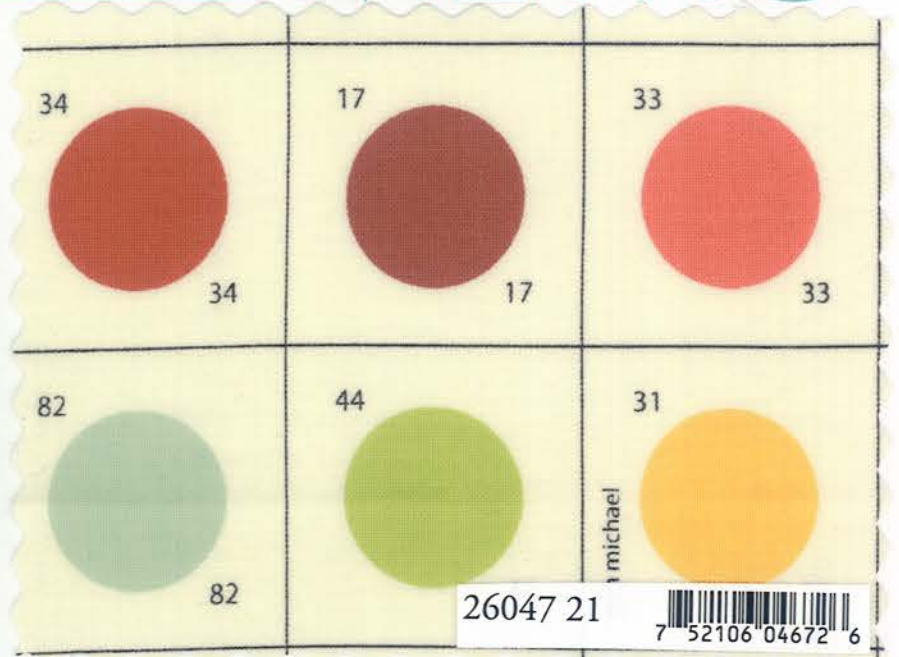

moda

LUSH UPTOWN

BY *erin michael*

METRO

A day in the Life has been reduced approximately 50% to show overall pattern. 26045 21

moda

LUSH UPTOWN

By Erin Michael

METRO

26026 26

moda

LUSH UPTOWN

BY *erin michael*

METRO

26053 12 

9900 132 