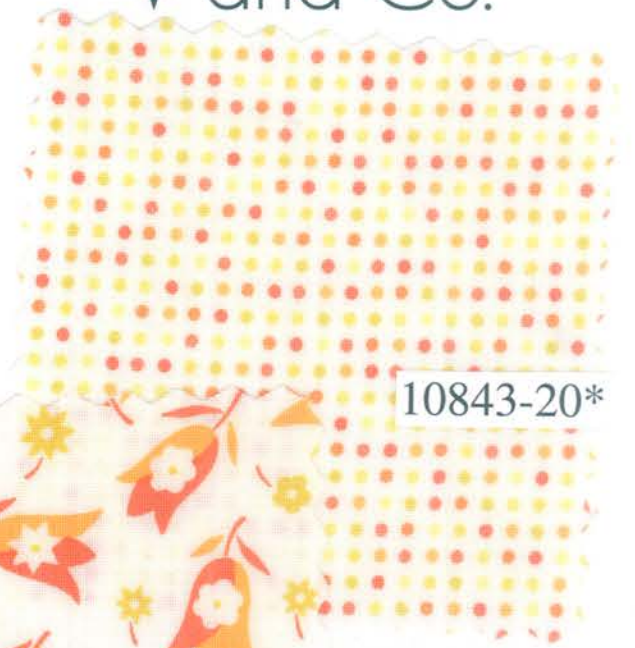

moda

Simply Colorful
V and Co.

10840-13*

10841-13

10842-13*

10843-13*

10840-23

10847-11*

10841-12*

10844-11*

10845-13*

moda

Simply Colorful
V and Co.

Selvedge

10800-41

Selvedge

Selvedge

10800-42

Selvedge

Selvedge

10800-43

Selvedge

Ombre has been reduced approximately 70% to show overall pattern