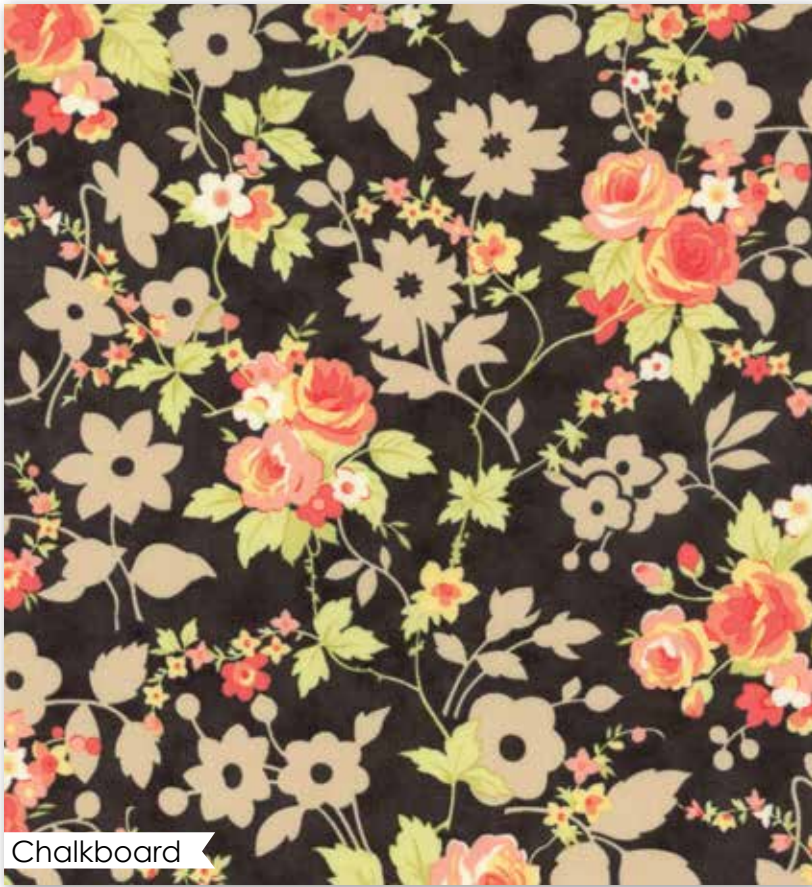

Chalkboard

Chalkboard

20270 17 *