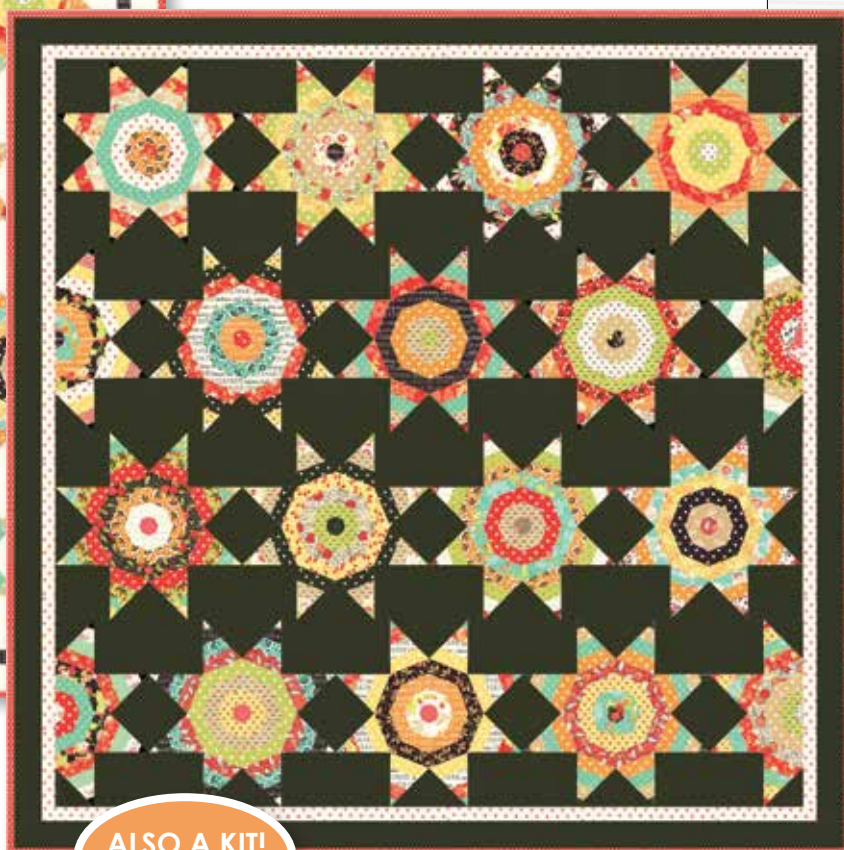

ALSO A KIT!
KIT20270

FT 1103 / FT 1103G
Midnight dark version
Size: 62" x 62"
HB Friendly