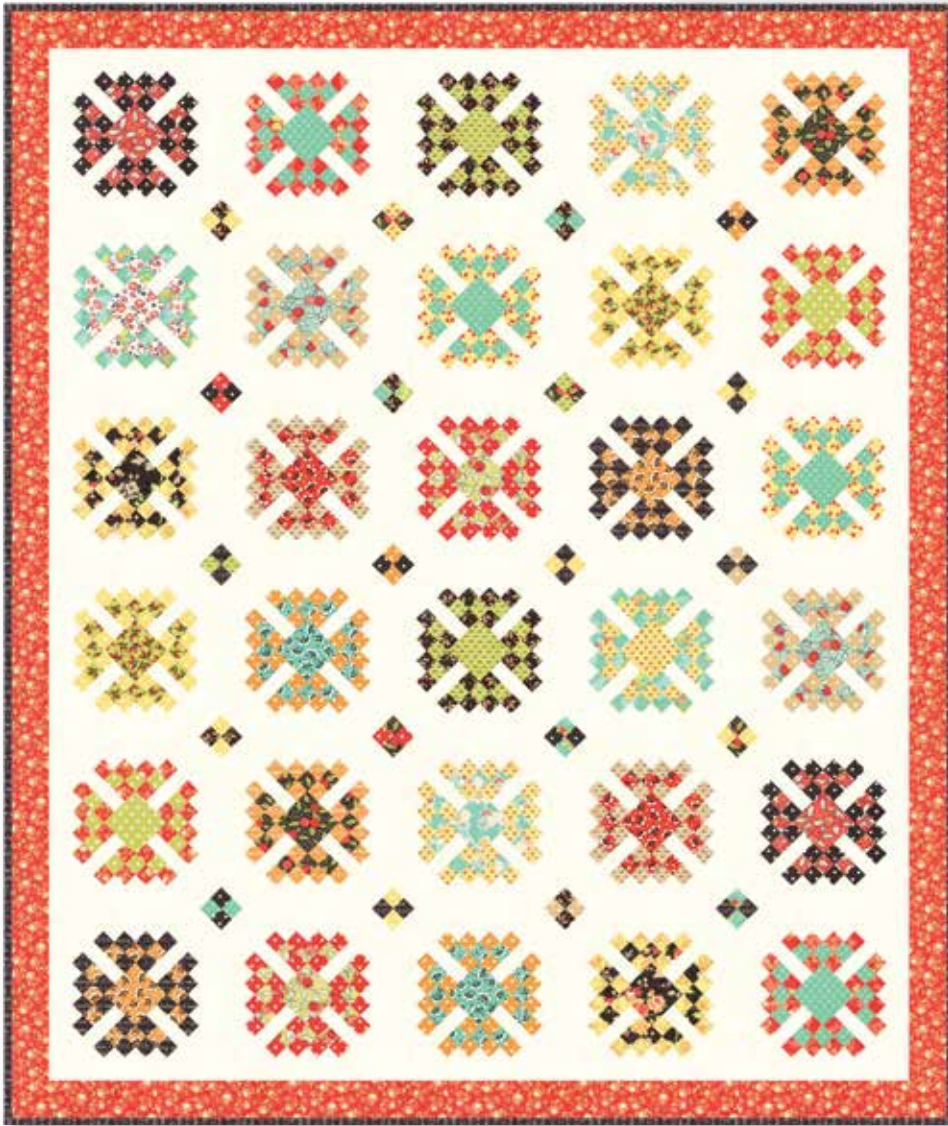

FT 1102 / FT 1102G
Granny Style
Size: 62" x 74"
F8 Friendly