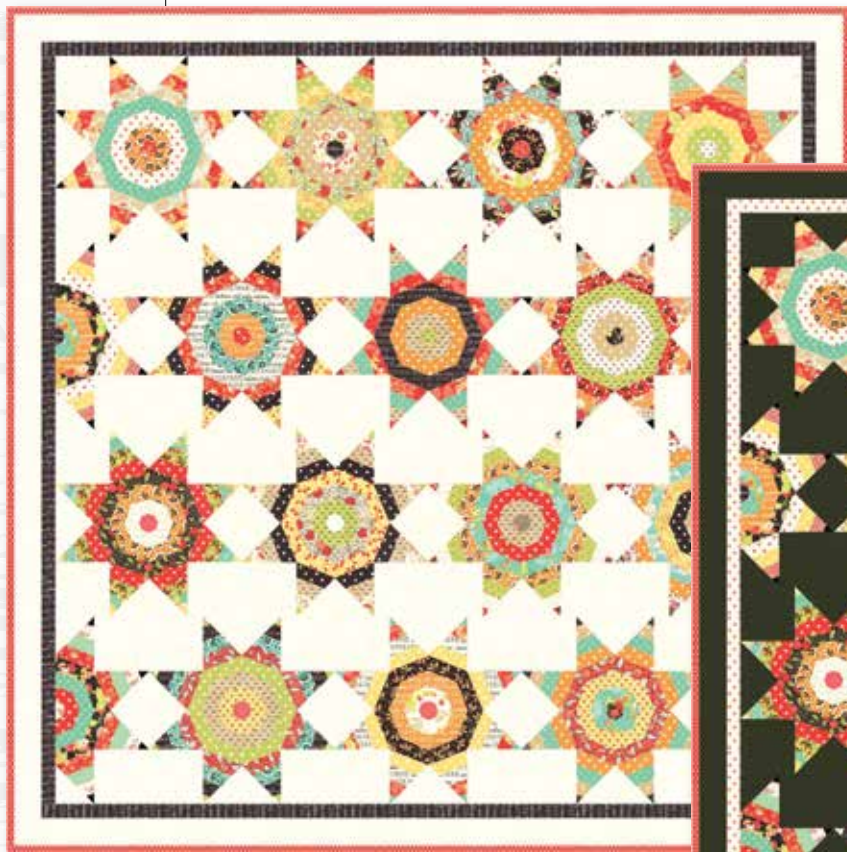

# CHESTNUT STREET FIG TREE & CO

Inspired by a recent flea market find, this collection is an interpretation of my beloved “farmhouse-chic” feel that we introduced with Farmhouse. With Chestnut Street, I’ve have mixed a few of my favorite vintage fabrics with several hand-drawn prints for a fun, eclectic mix of retro and fresh!

Created around a wonderful floral print that came to me as a vintage kitchen curtain, this grouping is filled with retro florals, versatile fillers and background prints! Based around colors like Pomegranate, Fern, Chestnut and Pumpkin, Chestnut Street is a perfect color blend of summer and fall!