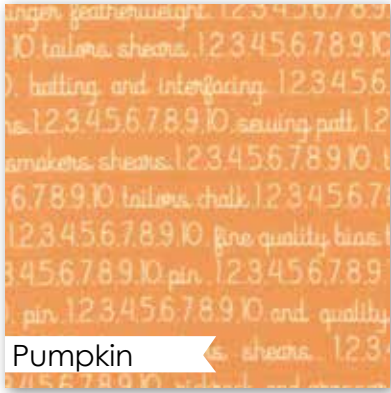

**FT 1103 / FT 1103G**  
Midnight light version  
Size: 62" x 62"  
HB Friendly

**ALSO A KIT!**  
KIT20270

**FT 1103 / FT 1103G**  
Midnight dark version  
Size: 62" x 62"  
HB Friendly

Pumpkin

20272 12

Pumpkin