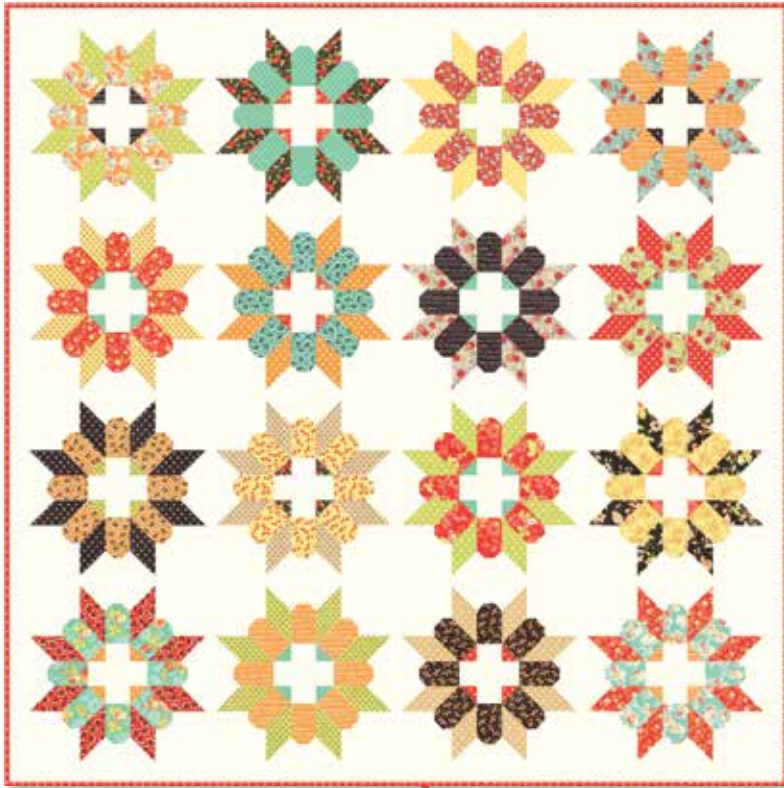

FT 1100 / FT 1100G
Blue Ribbon
16 Block version
Size: 77" x 77"
FQ Friendly