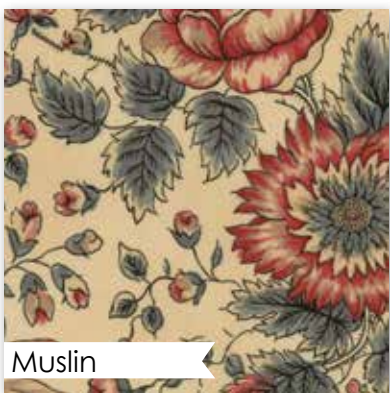

Muslin-Brown

Muslin

46231 12