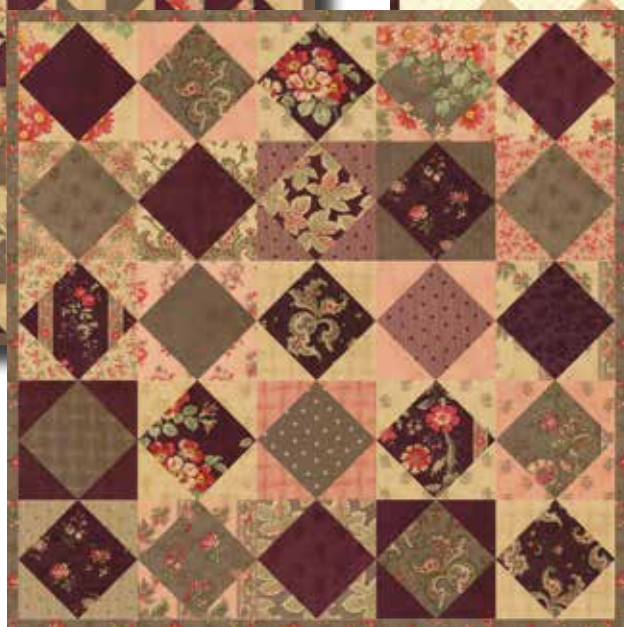

NEW!

Yes!

We have
a new Pre-cut!

Moda Treats are
3.5" squares and they open
so many more creative
(and convenient!) doors!

Check out the quilts below
that use our new
Moda Treats pre-cut!

COURTYARD MODA TREAT QUILTS
FREE PROJECT SHEET 44120 MTPS
FROM LEFT TO RIGHT
1. PINWHEELS 18" x 21"
2. SQUARES 20.5" x 20.5"
3. CHECKERBOARD 25.5" x 33.5"