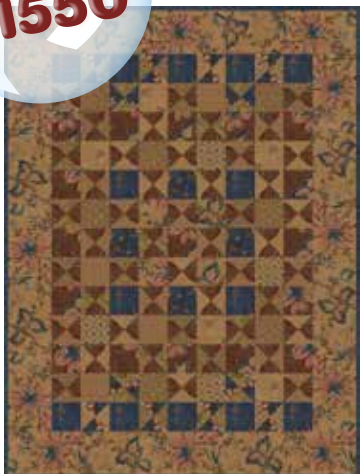

LC

MC

PP

KIT

•32 Prints •100% Premium Cotton

JR's, LC's, MC's and PP's include two each of 31555 and 31508 57, 58, 60 & 61.

# Grace's Garden 1820-1860

Betsy Chutchian

October Delivery **06**

**KIT 31550**

JR FRIENDLY

F8 FRIENDLY

**BCD 602 / BCD 602G**  
Tobacco Stars Size: 48" x 64"  
(additional mini size available)

**BCD 604 / BCD 604G**  
Beloved Size: 56" x 67"

**BCD 604 / BCD 604G**  
Beloved Mini  
Size: 28" x 36"

**BCD 603 / BCD 603G**  
Courtyard Size: 49" x 65"

**BCD 601 / BCD 601G**  
Grace's Garden Size: 69" x 73"  
(additional size available, PP Friendly)