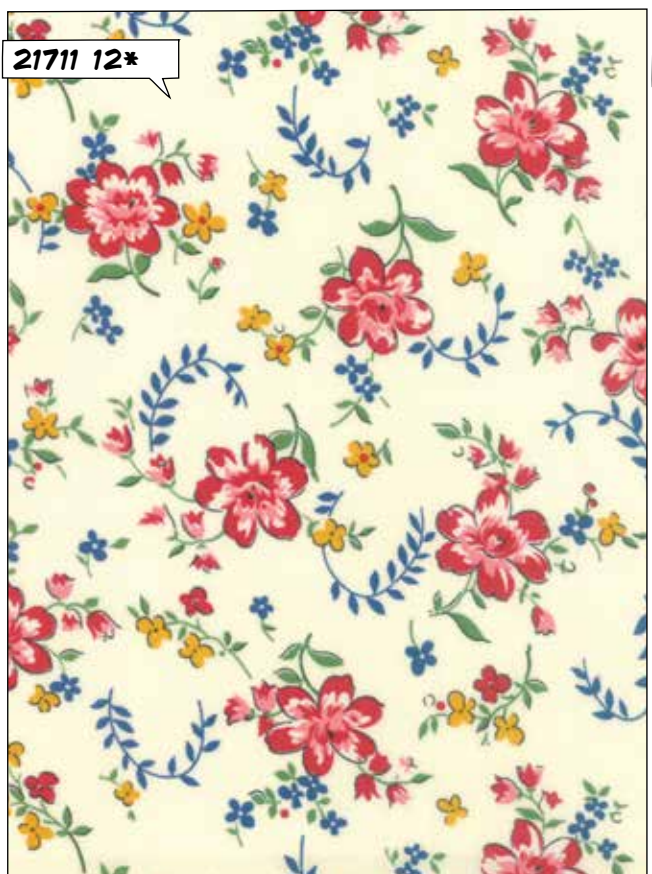

AMERICANJANE.COM

AJ 402 / AJ 402G  
Cross Patch  
Size: 64" x 64"

AJ 405 / AJ 405G  
Hidden Treasures  
Size: 48" x 60"

# SPRING-A-LING

BY AMERICAN JANE

April 2017  
Delivery

moda

CREAM

SCOTTY STRIPES MEASURE 8" WIDE.  
REPEATS 4X WIDTH OF FABRIC.

**ORANGE**

21714 15*	21711 16
21716 14	21712 17*

**BLUEBERRY**

21713 13*	21716 21	21715 14*
-----------	----------	-----------

**BABY BLUE**

21714 13	21716 23	21711 17*	21710 15	21715 23
----------	----------	-----------	----------	----------

SCOTTY STRIPES MEASURE 8" WIDE. REPEATS 4X WIDTH OF FABRIC.