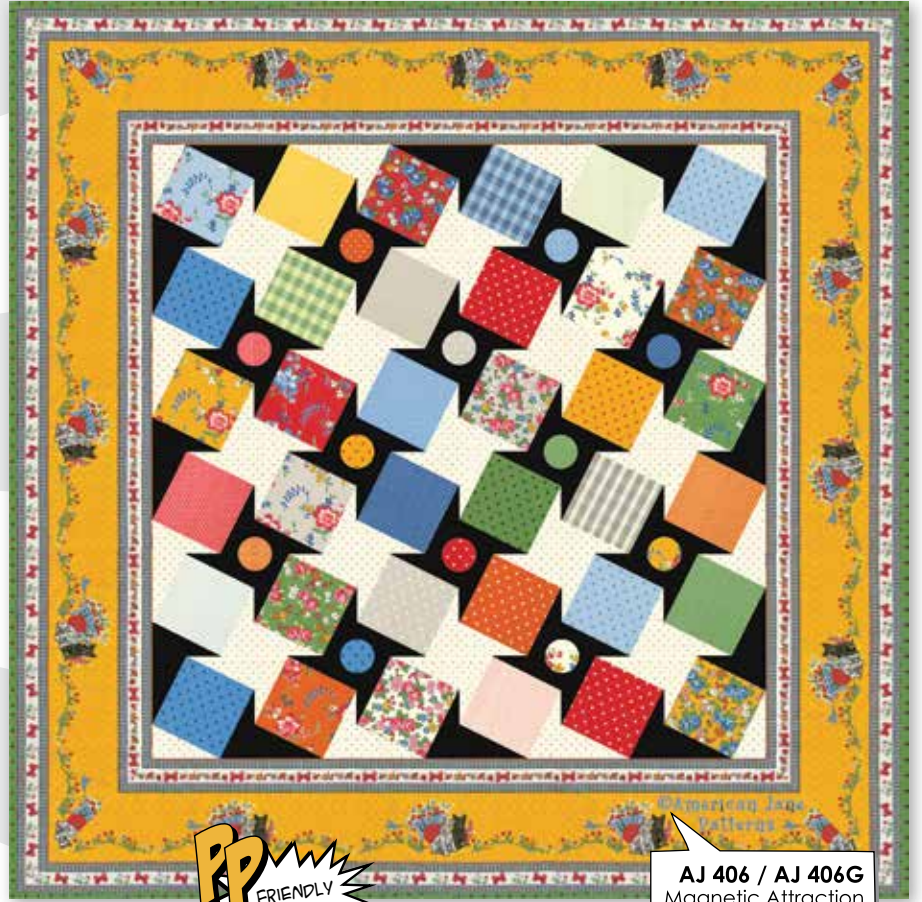

# SPRING-A-LING

BY AMERICAN JANE

April 2017  
Delivery

moda

CREAM

SCOTTY STRIPES MEASURE 8" WIDE.  
REPEATS 4X WIDTH OF FABRIC.

# SPRING-A-LING BY AMERICAN JANE

AJ 403 / AJ 403G  
Puppy Love  
Size: 32" x 35"

AJ 406 / AJ 406G  
Magnetic Attraction  
Size: 53" x 53"

**STRAWBERRY**

21714 11*	21716 11*	21712 11*	21711 11	21715 20*
-----------	-----------	-----------	----------	-----------

**ORANGE**

21714 15*	21711 16
21716 14	21712 17*

**BLUEBERRY**

21713 13*	21716 21	21715 14*
-----------	----------	-----------

**BABY BLUE**

21714 13	21716 23	21711 17*	21710 15	21715 23
----------	----------	-----------	----------	----------

SCOTTY STRIPES MEASURE 8" WIDE. REPEATS 4X WIDTH OF FABRIC.