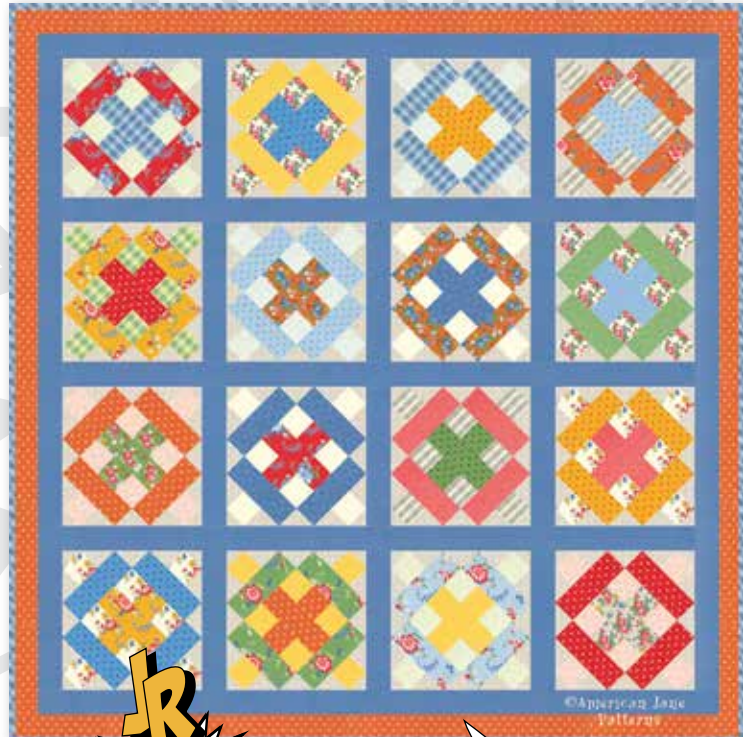

**ORANGE**

21714 15*	21711 16
21716 14	21712 17*

**BLUEBERRY**

21713 13*	21716 21	21715 14*
-----------	----------	-----------

**BABY BLUE**

21714 13	21716 23	21711 17*	21710 15	21715 23
----------	----------	-----------	----------	----------

SCOTTY STRIPES MEASURE 8" WIDE. REPEATS 4X WIDTH OF FABRIC.

# SPRING-A-LING

BY AMERICAN JANE

April 2017  
Delivery

moda

**AJ 407 / AJ 407G**  
Spiral-ling  
Size: 40" x 60"

**AJ 400 / AJ 400G**  
Hugs N Kisses  
Size: 60" x 60"

21710

Asst. 15