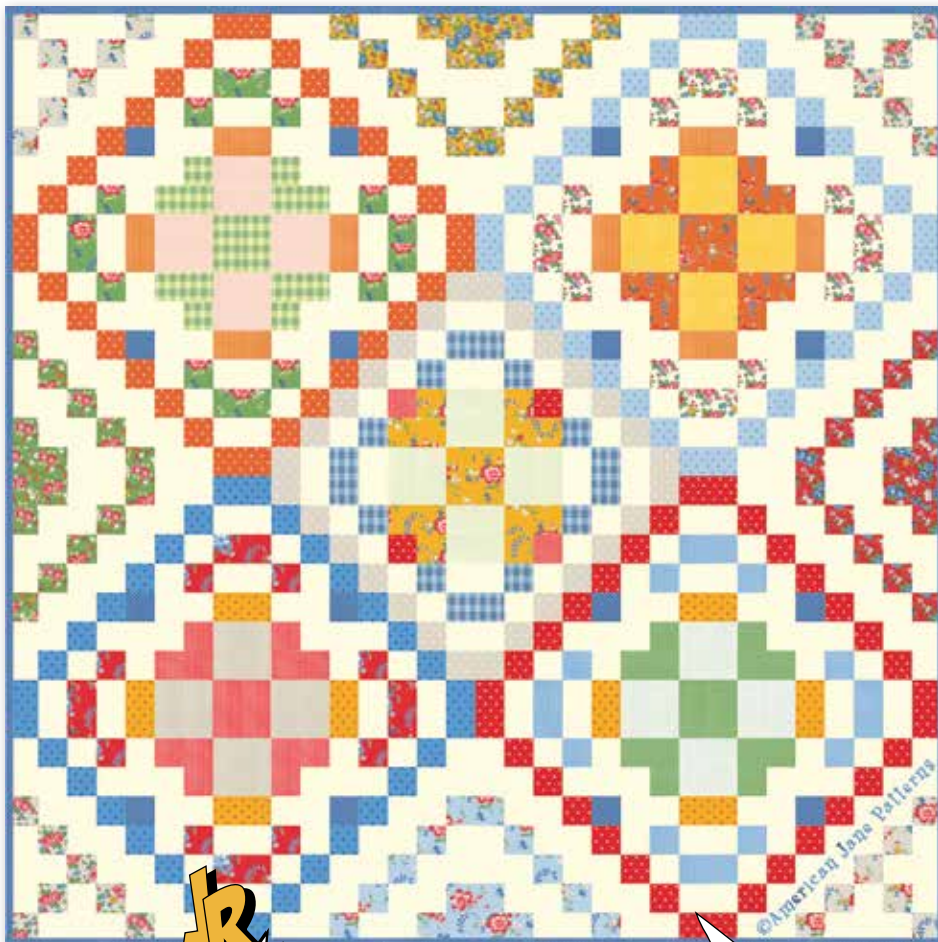

# Spring-a-ling

American Jane

DOT...

DOT...

BOOM!

GUARANTEED TO  
BRING SMILES AND  
CREATE HAPPINESS  
WITH THE ADDITION OF DOTS!

**E**VERY MORNING IS A PRESENT - A GIFT FILLED WITH POSSIBILITIES, WAITING TO BE OPENED. IT'S A CLEAN, WHITE PAGE IN YOUR SKETCHBOOK OR JOURNAL - A FRESH START. SPRING IS LIKE THAT - A NEW BEGINNING WITH BIRDS SINGING, NEW GRASS IS SPROUTING AND GROWING, TREES AND BUDDING AND FLOWERS ARE BLOOMING EVERYWHERE.

AMERICANJANE.COM

AJ 402 / AJ 402G  
Cross Patch  
Size: 64" x 64"

AJ 405 / AJ 405G  
Hidden Treasures  
Size: 48" x 60"

# SPRING-A-LING

BY AMERICAN JANE

April 2017  
Delivery

moda

CREAM

SCOTTY STRIPES MEASURE 8" WIDE.  
REPEATS 4X WIDTH OF FABRIC.

SCOTTY STRIPES MEASURE 8" WIDE. REPEATS 4X WIDTH OF FABRIC.