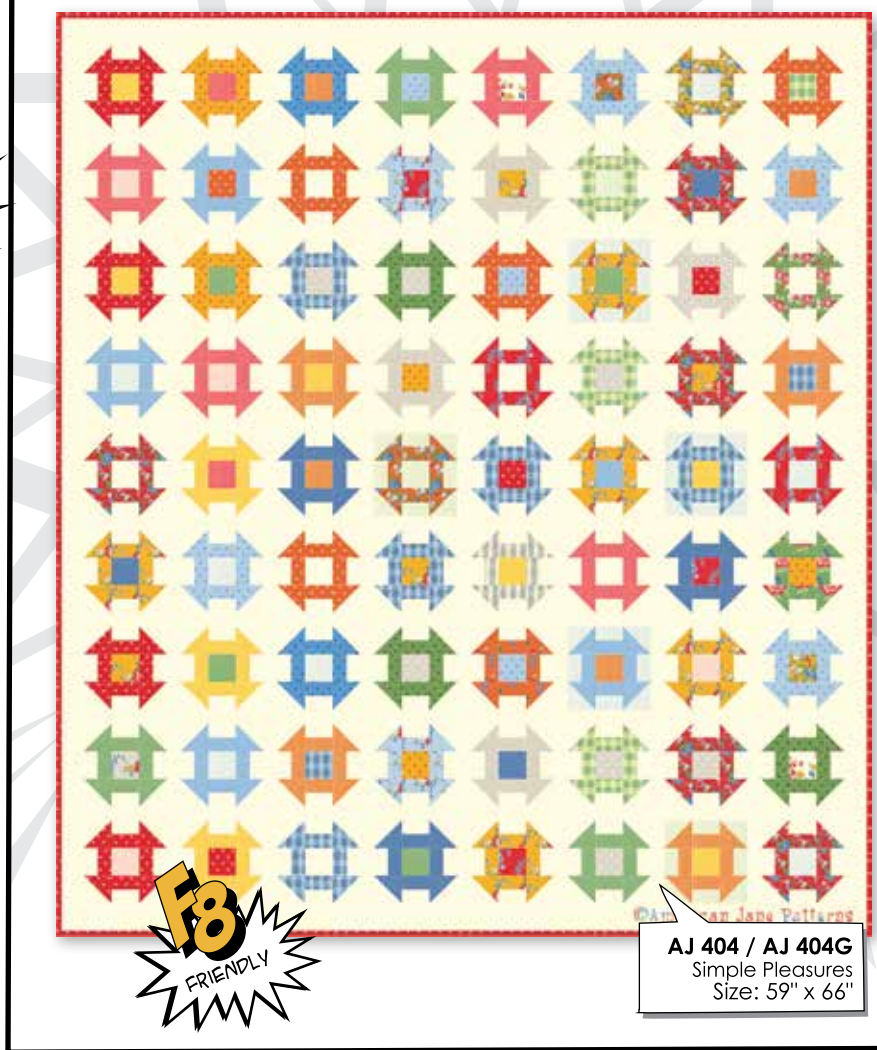

AMERICANJANE.COM

AJ 402 / AJ 402G  
Cross Patch  
Size: 64" x 64"

AJ 405 / AJ 405G  
Hidden Treasures  
Size: 48" x 60"

# SPRING-A-LING

BY AMERICAN JANE

April 2017  
Delivery

moda

CREAM

SCOTTY STRIPES MEASURE 8" WIDE.  
REPEATS 4X WIDTH OF FABRIC.

# SPRING-A-LING BY AMERICAN JANE

AJ 403 / AJ 403G  
Puppy Love  
Size: 32" x 35"

AJ 406 / AJ 406G  
Magnetic Attraction  
Size: 53" x 53"

**STRAWBERRY**

21714 11*	21716 11*	21712 11*	21711 11	21715 20*
-----------	-----------	-----------	----------	-----------

SCOTTY STRIPES MEASURE 8" WIDE. REPEATS 4X WIDTH OF FABRIC.