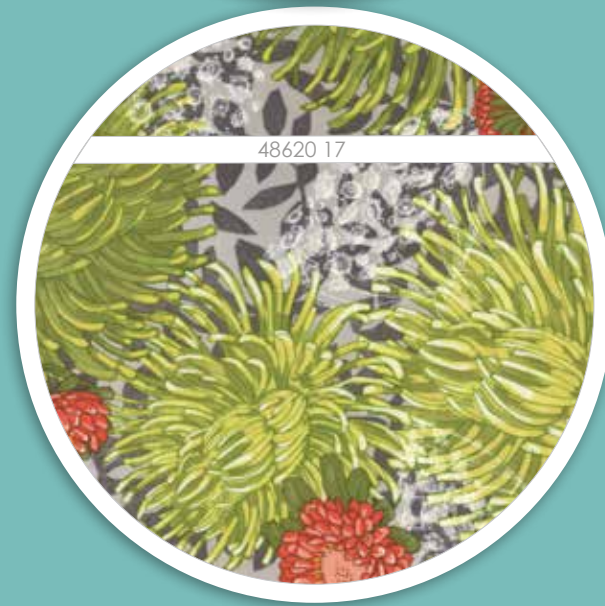

Dear Mum

 ROBIN PICKENS

Symbolizing the sun and happiness, the unfolding petals of the Chrysanthemum are celebrated in Dear Mum. In short order, Robin Pickens' eye-catching palette has become a signature look. Luminous shades of Rose and Green contrast with Black, Charcoal and Pebble Gray, and a stroke of Robin's Egg to create a garden that is alive with fresh inspiration.

 RPQP E108 / RPQP E108G Equalizer
Size: 76" x 86"

 RPQP H109 / RPQP H109G Harlequin Twin
Size: 70" x 91" Harlequin also available 60 x 81

RPQP S107 / RPQP S107G Starlet Teal
Size: 51" x 51"

RPQP S107 / RPQP S107G Starlet Gray
Size: 51" x 51"

Dear Mum

 ROBIN PICKENS

48625 14

48624 14

48626 14

48621 19

48623 19

48624 18