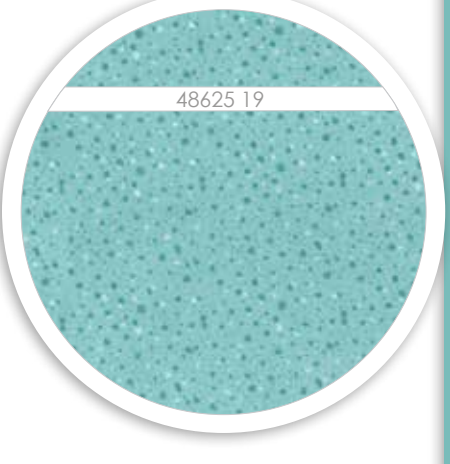

48620 19 reduced 75% to show detail of repeat

48625 19