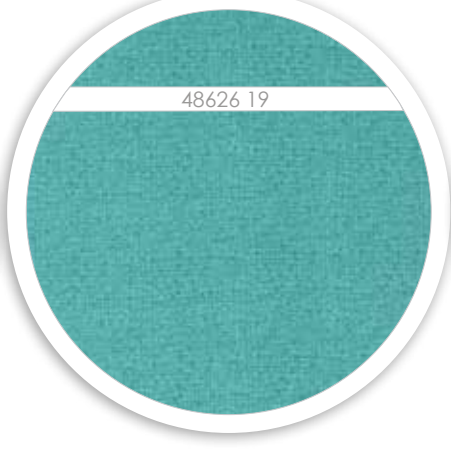

48625 14

48624 14

48626 14

48621 19

48623 19

48624 18

48622 19

48626 19

48625 19

48620

Asst. 15

Asst. 8

AB

JR

LC

MC

PP

• 29 Prints

• 100% Premium Cotton

JR's, LC's, MC's and PP's include two each of 48625 12, 14, 16, 19 & 21 and 48626.

DEAR MUM
by ROBIN PICKENS
March Delivery

56