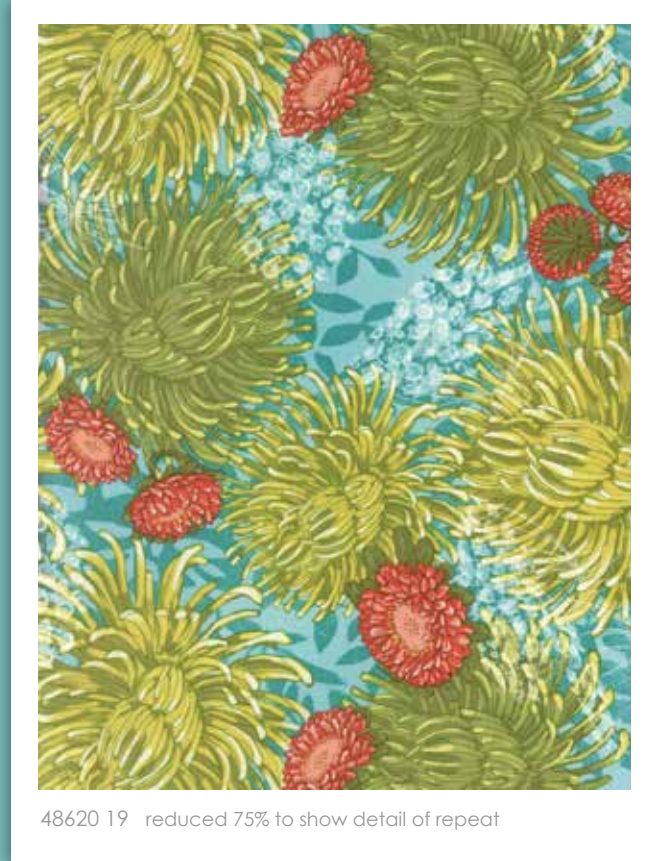

48620 19 reduced 75% to show detail of repeat

48620

Asst. 15

Asst. 8

AB

JR

LC

MC

PP

• 29 Prints

• 100% Premium Cotton

JR's, LC's, MC's and PP's include two each of 48625 12, 14, 16, 19 & 21 and 48626.

DEAR MUM
by ROBIN PICKENS
March Delivery

56