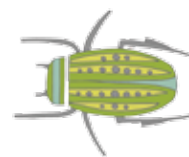

Dear Mum

 ROBIN PICKENS

Symbolizing the sun and happiness, the unfolding petals of the Chrysanthemum are celebrated in Dear Mum. In short order, Robin Pickens' eye-catching palette has become a signature look. Luminous shades of Rose and Green contrast with Black, Charcoal and Pebble Gray, and a stroke of Robin's Egg to create a garden that is alive with fresh inspiration.

 RPQP E108 / RPQP E108G Equalizer
Size: 76" x 86"

 RPQP H109 / RPQP H109G Harlequin Twin
Size: 70" x 91" Harlequin also available 60 x 81

RPQP S107 / RPQP S107G Starlet Teal
Size: 51" x 51"

RPQP S107 / RPQP S107G Starlet Gray
Size: 51" x 51"