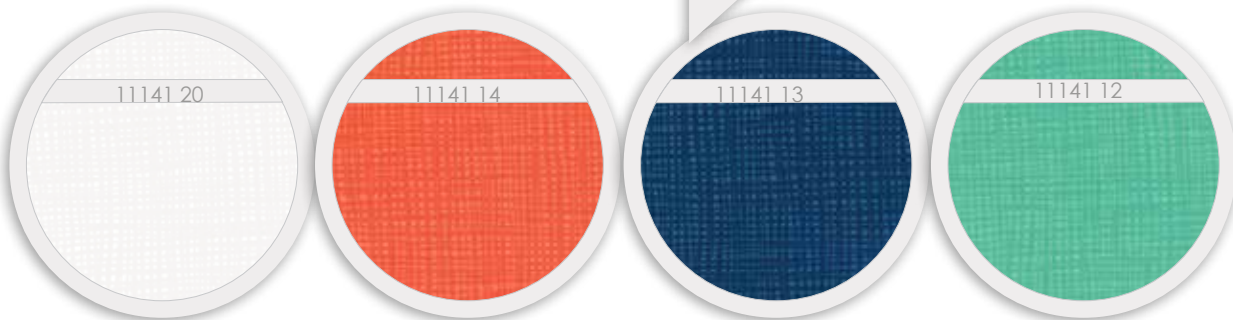

PH 697 / PH 697G
Happy Size: 68" x 81"

Share your voice...

17960 12* Reduced to show WOF.
Panel size: 24" x 44" Each block measures approx. 10" x 10".

17960 19 Reduced to show WOF.
Panel size: 24" x 44" Each block measures approx. 10" x 10".

WELL

Said

by *Sandy Gervais*

PP friendly PH 695 / PH 695G Colorful
Size: 26" x 39"

PH 696 / PH 696G With Frequency
Size: 41" x 53"

108" Quilt Backs

PH 694 / PH 694G Well Said Panel Red
Size: 50" x 50"

PH 694 / PH 694G Well Said Panel Blue
Size: 50" x 50"