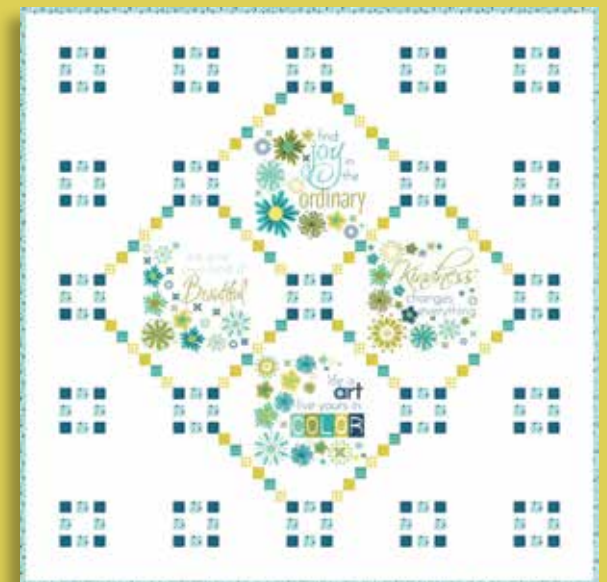

Use the prints and panel to express your creative spirit with quilts and accessories – the panel squares are ideally suited for pillows and tote bags, as framed wall art, or mixed into quilts.

EQ friendly

PH 697 / PH 697G
Happy Size: 68" x 81"

Share your voice...

17960 12* Reduced to show WOF.
Panel size: 24" x 44" Each block measures approx. 10" x 10".

17960 19 Reduced to show WOF.
Panel size: 24" x 44" Each block measures approx. 10" x 10".

WELL

Said

by *Sandy Gervais*

PP friendly PH 695 / PH 695G Colorful
Size: 26" x 39"

PH 696 / PH 696G With Frequency
Size: 41" x 53"

108" Quilt Backs

PH 694 / PH 694G Well Said Panel Red
Size: 50" x 50"

PH 694 / PH 694G Well Said Panel Blue
Size: 50" x 50"

MC

PP

• 35 Prints • 4 - 108" Quilt Backs • 100% Premium Cotton
AB's include one Panel 17960 12. F8's, JR's, LC's, MC's & PP's do not include Panels.
JR's, LC's, MC's & PP's include two each of 17966 12 to 20.