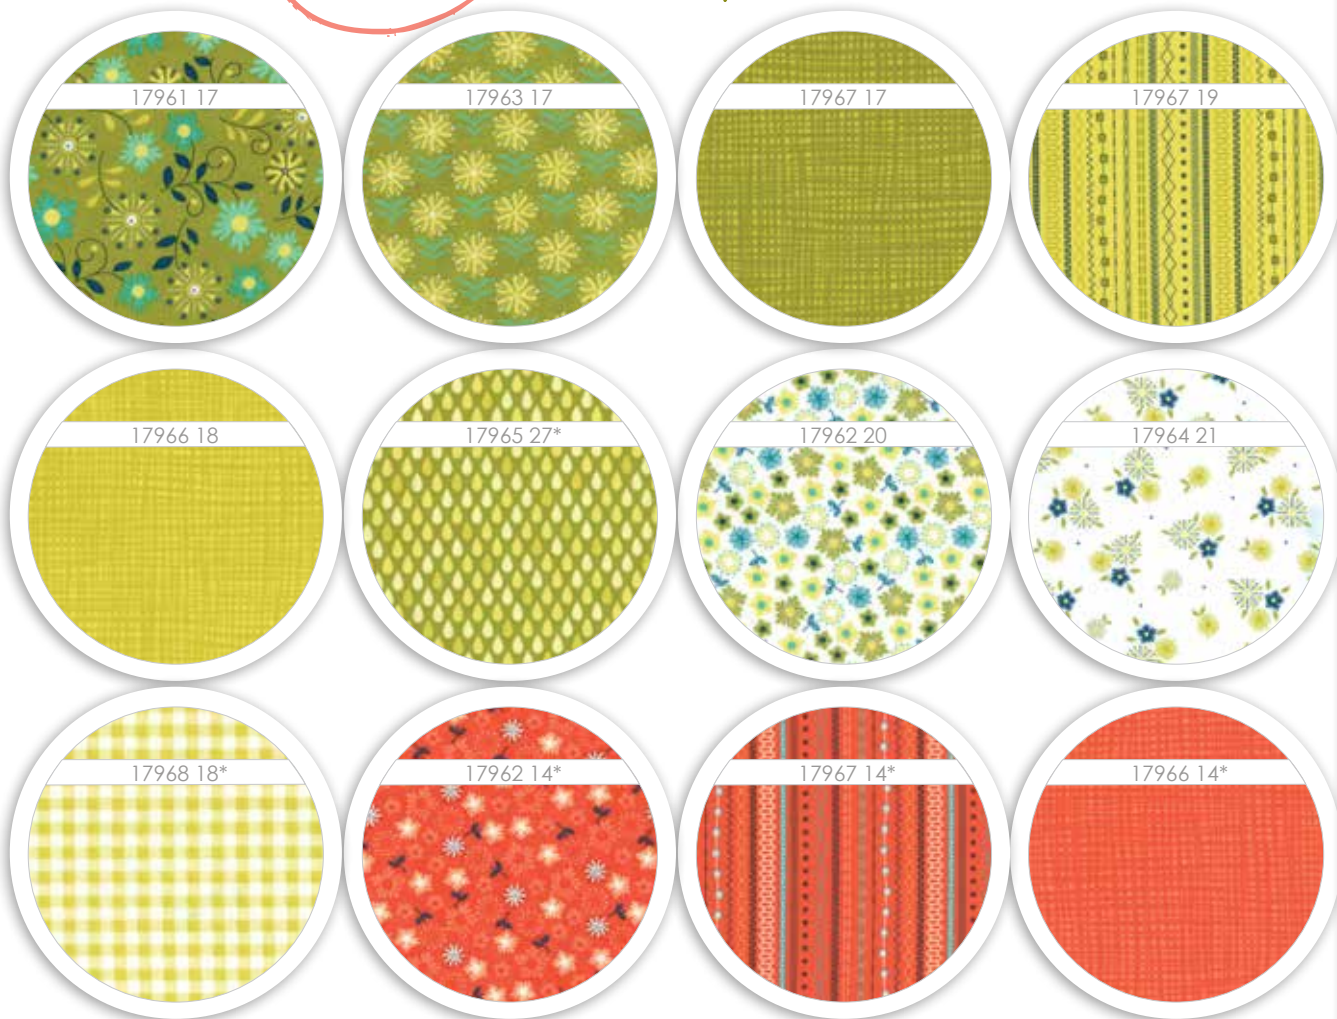

Use the prints and panel to express your creative spirit with quilts and accessories – the panel squares are ideally suited for pillows and tote bags, as framed wall art, or mixed into quilts.

EQ friendly

PH 697 / PH 697G
Happy Size: 68" x 81"

Share your voice...

17960 12* Reduced to show WOF.
Panel size: 24" x 44" Each block measures approx. 10" x 10".

17960 19 Reduced to show WOF.
Panel size: 24" x 44" Each block measures approx. 10" x 10".

WELL

Said

by *Sandy Gervais*

PP friendly PH 695 / PH 695G Colorful
Size: 26" x 39"

PH 696 / PH 696G With Frequency
Size: 41" x 53"

108" Quilt Backs

PH 694 / PH 694G Well Said Panel Red
Size: 50" x 50"

PH 694 / PH 694G Well Said Panel Blue
Size: 50" x 50"

MC

PP

• 35 Prints • 4 - 108" Quilt Backs • 100% Premium Cotton
AB's include one Panel 17960 12. F8's, JR's, LC's, MC's & PP's do not include Panels.
JR's, LC's, MC's & PP's include two each of 17966 12 to 20.