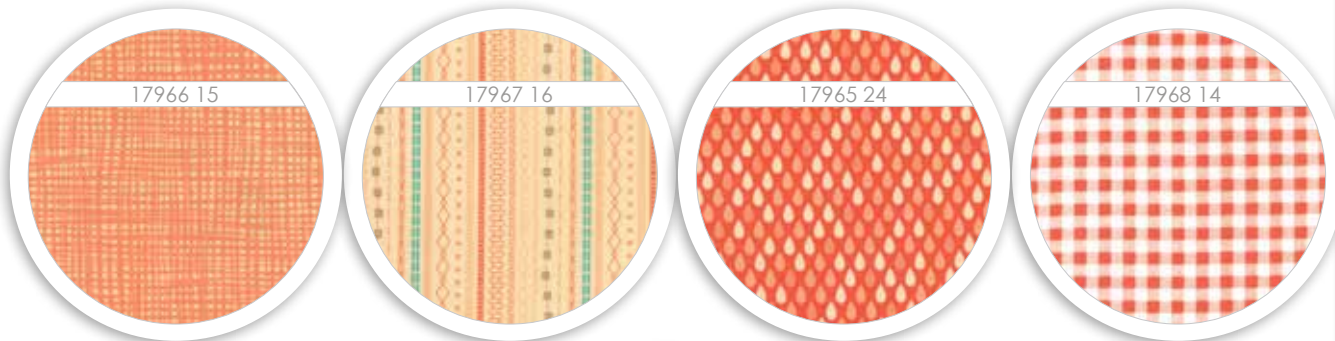

PH 697 / PH 697G
Happy Size: 68" x 81"

Share your voice...

17960 12* Reduced to show WOF.
Panel size: 24" x 44" Each block measures approx. 10" x 10".

17960 19 Reduced to show WOF.
Panel size: 24" x 44" Each block measures approx. 10" x 10".

WELL

Said

by *Sandy Gervais*

PP friendly PH 695 / PH 695G Colorful
Size: 26" x 39"

PH 696 / PH 696G With Frequency
Size: 41" x 53"

108" Quilt Backs

PH 694 / PH 694G Well Said Panel Red
Size: 50" x 50"

PH 694 / PH 694G Well Said Panel Blue
Size: 50" x 50"