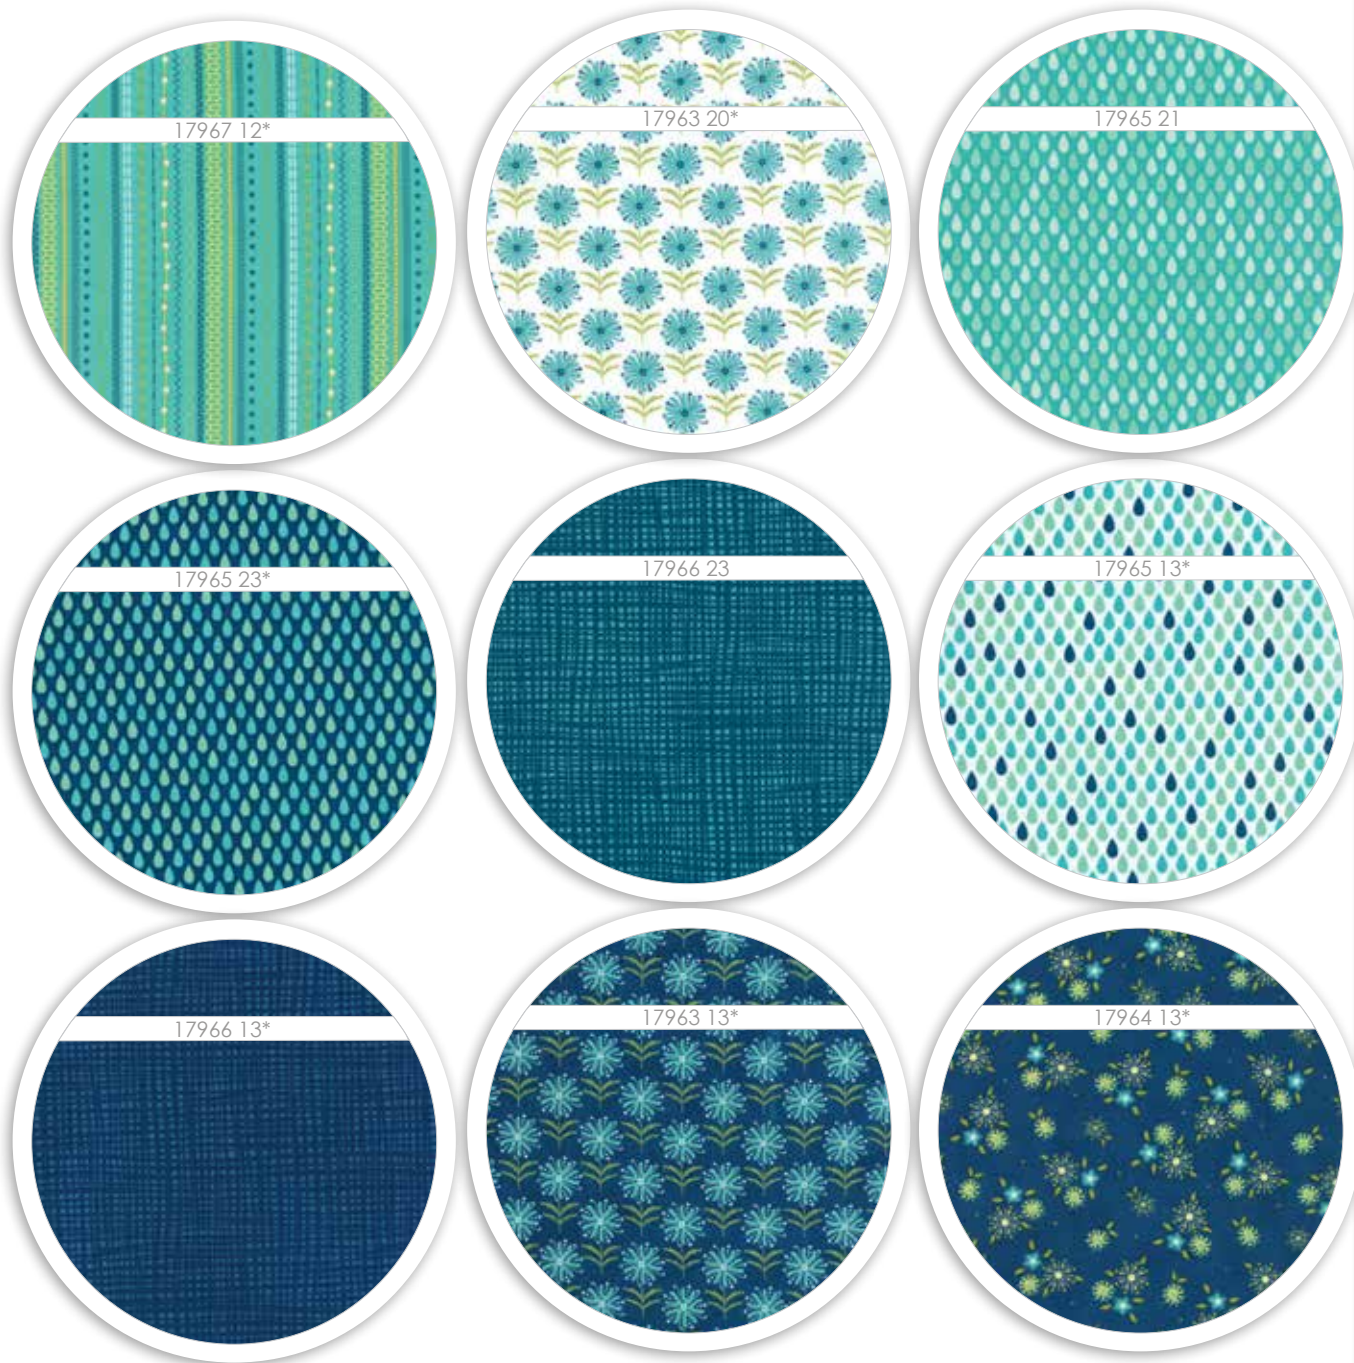

Use the prints and panel to express your creative spirit with quilts and accessories – the panel squares are ideally suited for pillows and tote bags, as framed wall art, or mixed into quilts.

EQ friendly

PH 697 / PH 697G
Happy Size: 68" x 81"

Share your voice...

17960 12* Reduced to show WOF.
Panel size: 24" x 44" Each block measures approx. 10" x 10".

17960 19 Reduced to show WOF.
Panel size: 24" x 44" Each block measures approx. 10" x 10".

WELL

Said

by *Sandy Gervais*

PP friendly PH 695 / PH 695G Colorful
Size: 26" x 39"

PH 696 / PH 696G With Frequency
Size: 41" x 53"

108" Quilt Backs

PH 694 / PH 694G Well Said Panel Red
Size: 50" x 50"

PH 694 / PH 694G Well Said Panel Blue
Size: 50" x 50"

MC

PP

• 35 Prints • 4 - 108" Quilt Backs • 100% Premium Cotton
AB's include one Panel 17960 12. F8's, JR's, LC's, MC's & PP's do not include Panels.
JR's, LC's, MC's & PP's include two each of 17966 12 to 20.