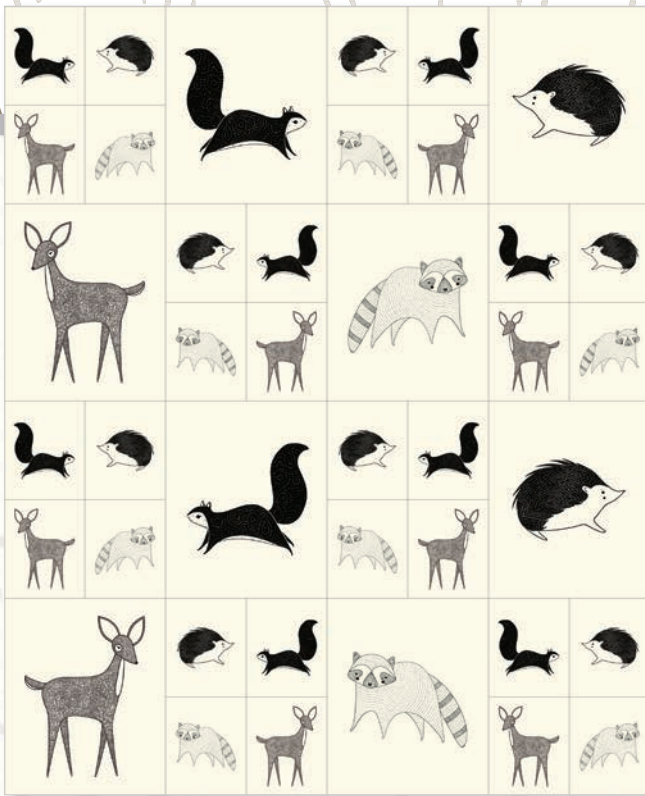

BRAMBLE

Bramble is Ginger's latest woodland creature celebration! Featuring deer, raccoons, squirrels, and hedgehogs, this gender-neutral fabric line has your favorite Ginger blenders and background fabrics combined with the sweetest illustrated panels.

You can use just the black and white—like Ginger's first line, Thicket—or you can embrace the fall-like colors added to this collection. Make a darling forest friend quilt for your home, your child, or your hedgehog-loving friends—they're pre-cut friendly.

Be sure to feel the beautiful Double-Gauze available in two different prints—they're perfect for swaddling blankets. Bramble feels classic and charming, and is sure to make you smile.

BY GINGER

Panel measures approx. 36" x 44"
Large block measures approx. 8"

48281 21

48282 14

48288 13

48287 13

48282 21

48283 21

48283 14

48288 12