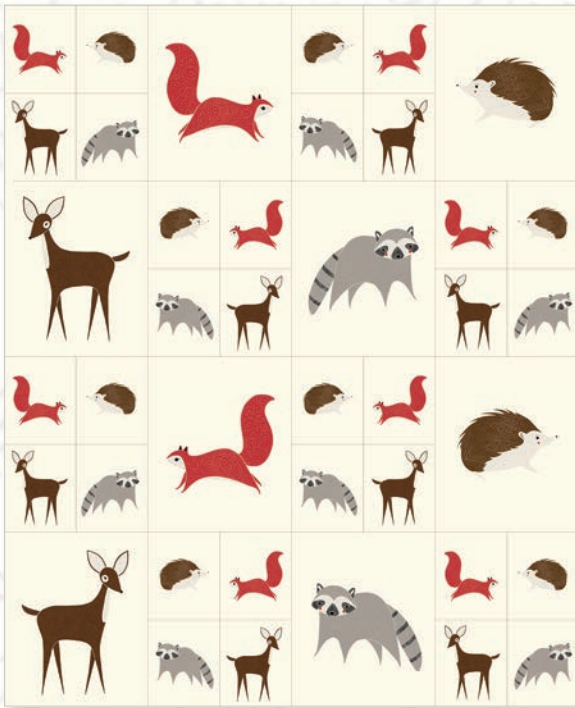

Be sure to feel the beautiful Double-Gauze available in two different prints—they're perfect for swaddling blankets. Bramble feels classic and charming, and is sure to make you smile.

BY GINGER

Panel measures approx. 36" x 44"
Large block measures approx. 8"

48281 21

48282 14

48288 13

48287 13

48282 21

48283 21

48283 14

48288 12

48285 12

48286 12

48287 12

48280 21
Panel measures approx. 36" x 44"
Blocks measure approx. 18" x 22"

48281 11

Panel measures approx. 36" x 44"
Large block measures approx. 8"

48286 11

48287 11

48285 11

48283 11

48286 21

48288 11

48287 21

48285 15

48287 15

48288 15