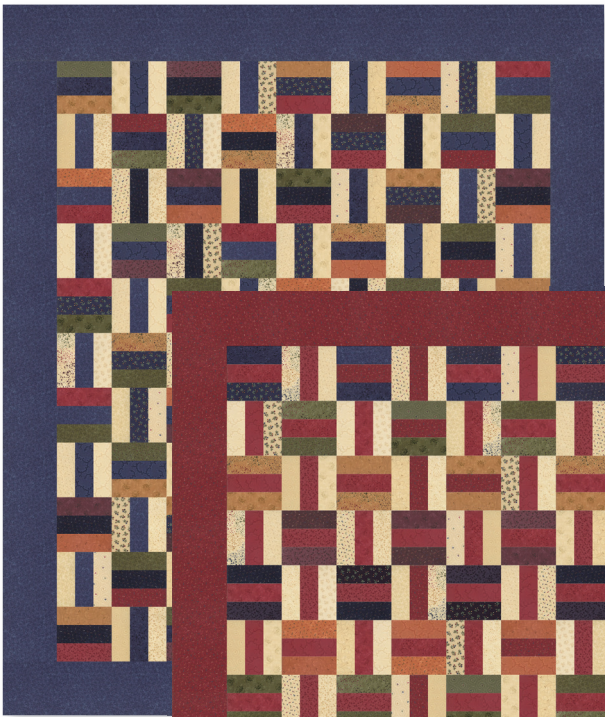

KT Favorites 2019

by Kansas Troubles Quilters

Keep it simple. That's my motto for designing fabrics and making quilts. My goal is to feature colors and prints in fabric collections from one year to the next that blend effortlessly for beautifully scrappy quilts. I've enjoyed playing with this new assortment of classic KT fabrics to create quilts using traditional piecing (or my Layered Patchwork method) that are fast and fun to stitch. This collection includes my go-to prints from previous lines that blend and enhance the fall and spring lines. KT's newest collection of Favorites is the best yet with precut Layer Cakes and Jelly Rolls in all tan prints. Who doesn't need more backgrounds? Add KT Favorites 2019 to your fabric stash and you'll never run out of the perfect KT color for your next project.

9602 19

9607 19

9601 19

KT 19071 / KT 19071G
As the Wind Blows Size: 72"x72"
JR Friendly

modafabrics.com
2019 JANUARY COLLECTION

A

B

KT 19072 / KT 19072G

A-Off the Rails Blue Size: 66"x78"

B-Off the Rails Red Size: 66"x78"

JR Friendly

9600 24

9606 14

9607 14

9601 14

9600 15