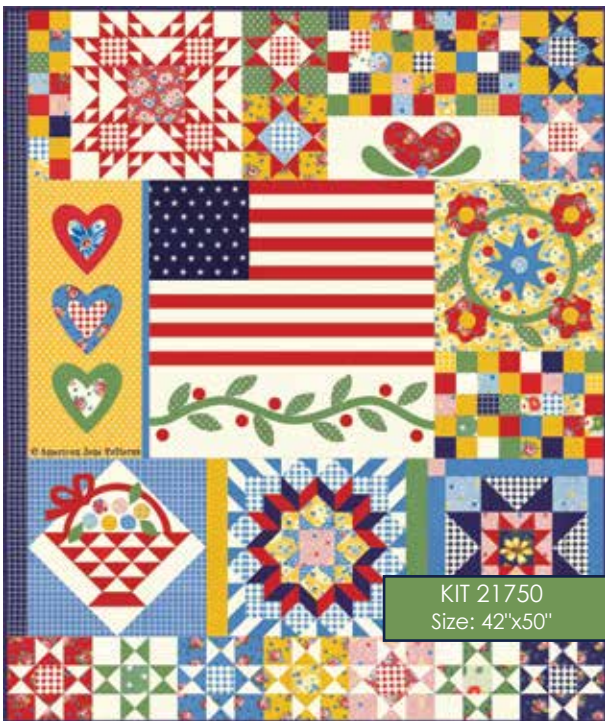

Sweet Harmony

American Jane

FEBRUARY 2019 DELIVERY

My soul is fed by needle, thread, and wagons in red. Tin toys and things like spinning tops, rubber balls, sailing boats and little chairs make my heart sing. Pin dots and polka dots, stars and grids in my favorite crayon colors blend with the softer tones of vintage prints in Sweet Harmony. Doesn't it make you want to sing too?

21750 15

21098 146

4 in 1 Fabrics Series- reduced to show full repeat

21750 14

21753 13

21750 13

21752 15

21098 147

21751 16

21757 15

21752 16

21752 14

21754 15

21098 145

21755 11

21753 11

21751 11

21754 12

21098 143

21752 13

21754 19

21753 14

21098 142

21752 12