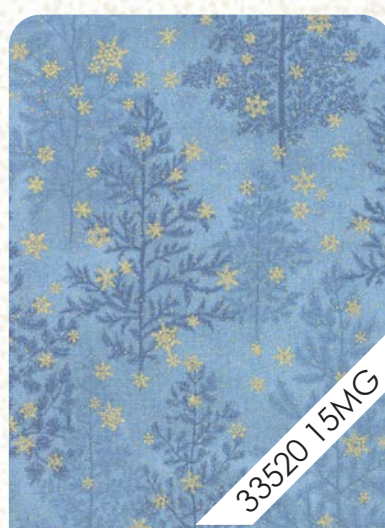

Forest Frost Glitter

moda

JUNE DELIVERY

moda

Images reduced to 45%