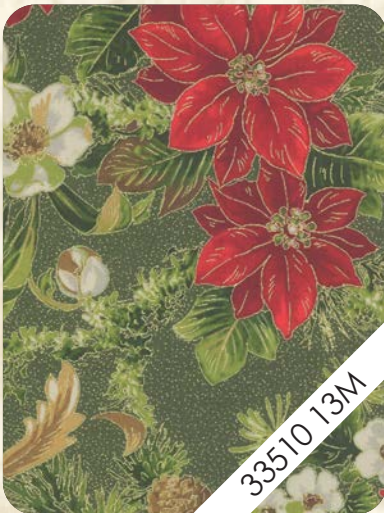

Poinsettias & Pine *Metallic* *moda*

Every season has its signature foliage and flowers

as do many holidays. In December, the appearance of poinsettias, holly, pine boughs and Christmas roses mark the arrival of the Christmas season. The sparkle of gold metallic adds a bit of luxe to the prints, as befits the season. Poinsettia & Pine Metallic is perfectly suited for home décor, accessories and holiday quilts.

33514 11M

33510 11M

33511 13M

33516 12M

33516 11M

33517 11M

33513 13M

33515 12M

33515 11M

33513 11M

33510 13M

33510 12M

33515 18M

33514 13M

Poinsettias & Pine

Metallic