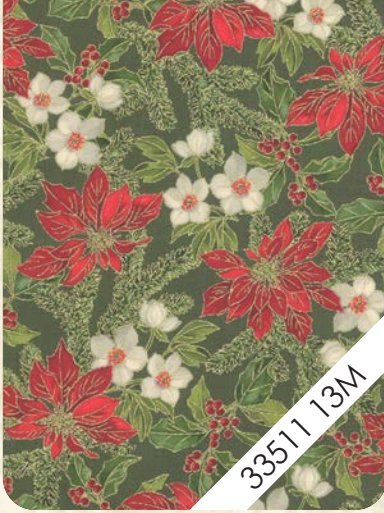

Poinsettias & Pine *Metallic* *moda*

Every season has its signature foliage and flowers

as do many holidays. In December, the appearance of poinsettias, holly, pine boughs and Christmas roses mark the arrival of the Christmas season. The sparkle of gold metallic adds a bit of luxe to the prints, as befits the season. Poinsettia & Pine Metallic is perfectly suited for home décor, accessories and holiday quilts.

33514 11M

33510 11M

33511 13M

33516 12M

33516 11M

33517 11M

33513 13M

33515 12M