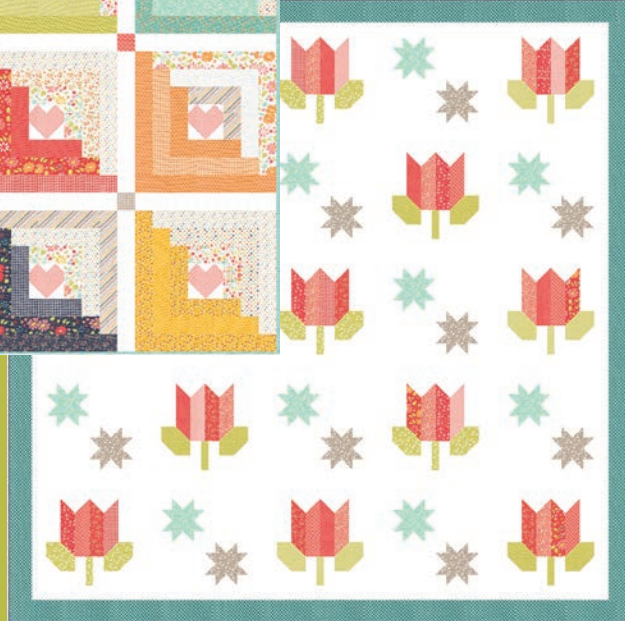

CSD 173 Lizzy 86" x 86" AB Friendly