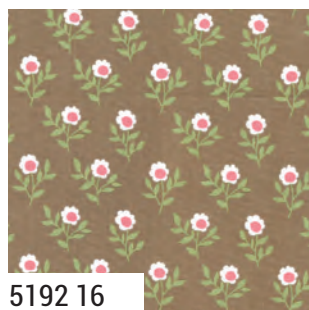

5195 16

5190 16

5192 16