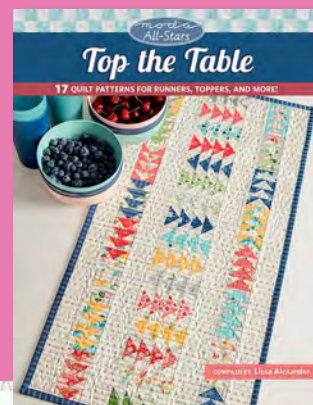

188

B1562 Top Of The Table Book

Happy Days 21" X 42"

Homeward Bound 16" x 32"

SOIRÉE

MARA PENNY

AUGUST
DELIVERY

13377 11*